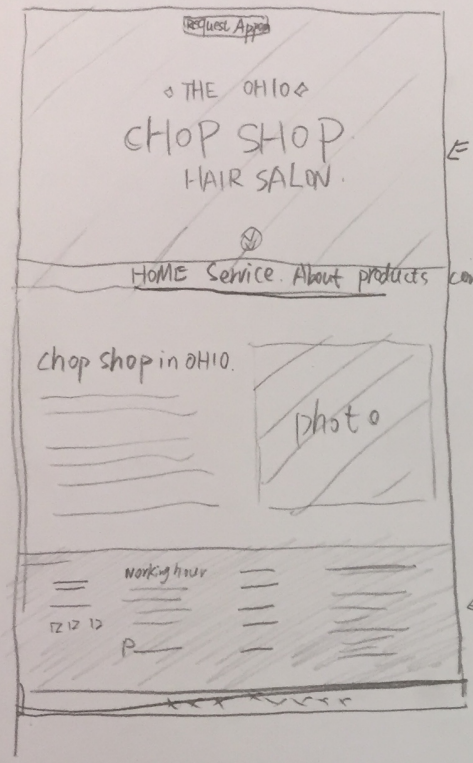

web size.

Photo background

contact us

black bar

ipad size.

black color

menu / gray color

photo background

black color

phone size.

black

Web size

=> photo

← black bar with infor

ipad .size

black bar + infor

iphone size

black bar → + infor.