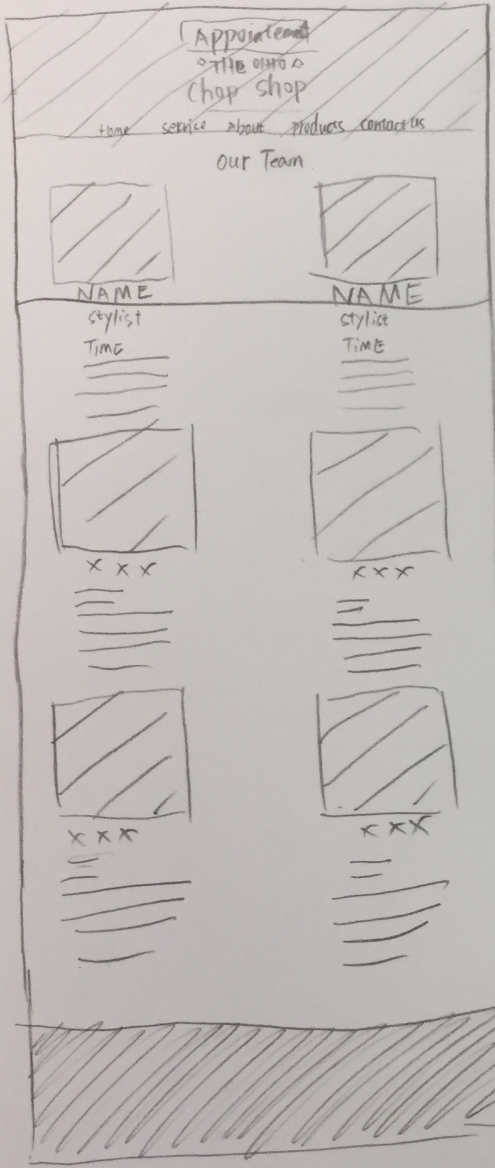

web size.

Photo background

contact us

black bar

ipad size.

black color

menu / gray color

photo background

black color

phone size.

black

Web size

=> photo

← black bar with infor

ipad .size

black bar + infor

iphone size

black bar → + infor.